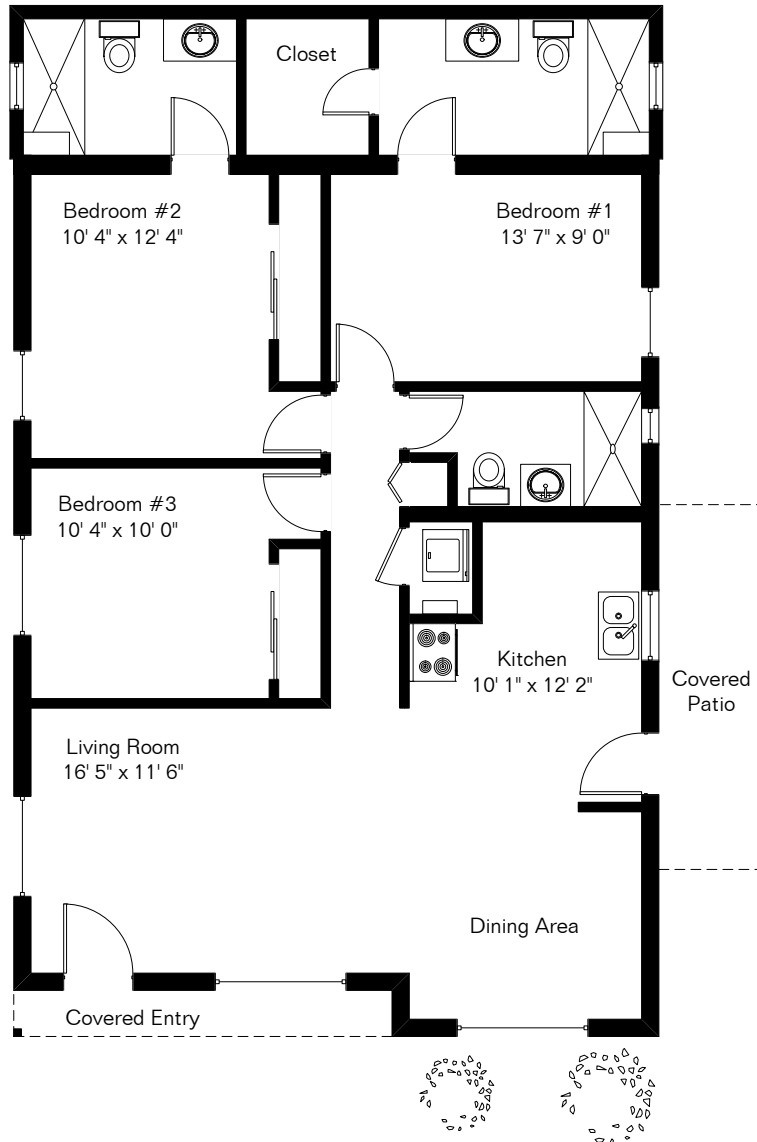

The square footages and room size information are deemed to be reliable but are not guaranteed and should be independently verified. This drawing is for marketing purposes only.

1310 E Elm St

Living Area 1,222 Sq Ft

Site Visit July 2020

0 ft. 6 ft. 10 ft. 20 ft.

Copyright 2020 Floor Plans First! LLC
All Rights Reserved.

Floor Plans *First!* LLC
See the Floor Plan First™

FloorPlansFirst.com™
(520) 881-1500